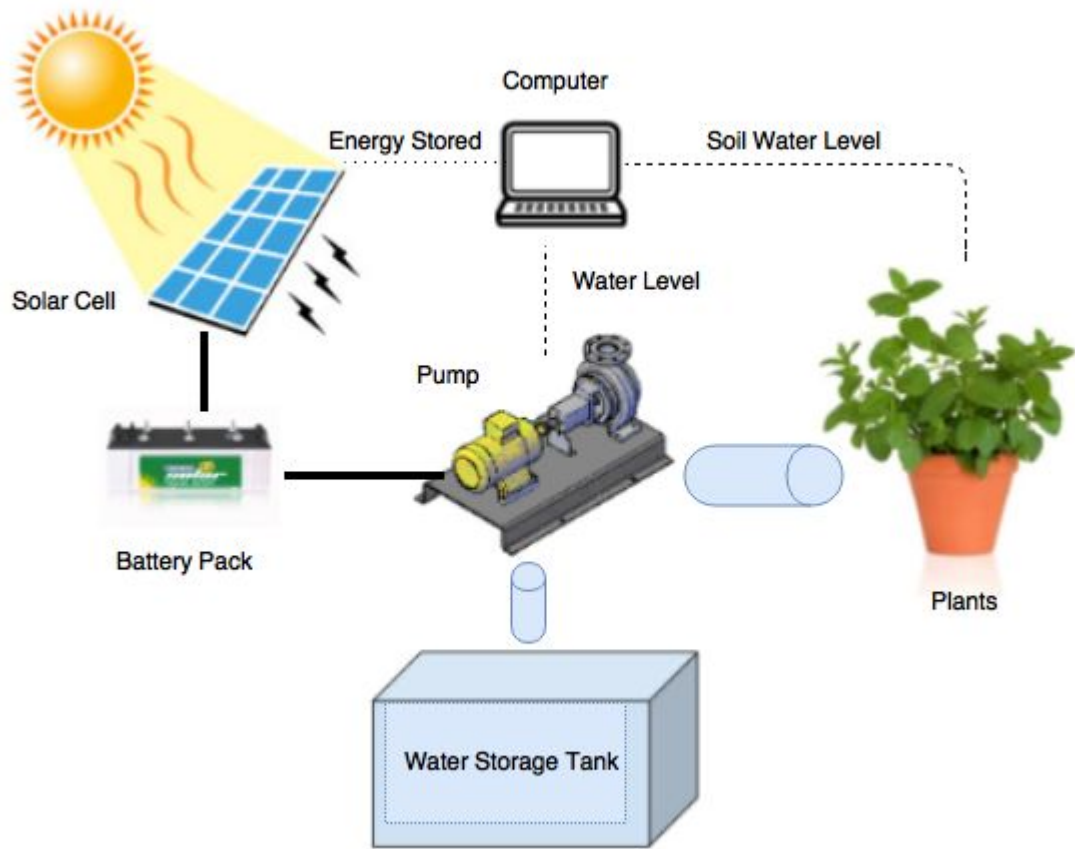

Water-Energy Nexus

CA: Water use accounts for **20%** of electricity use, or **7.2 TWh**.

Equivalent to 300 million tons of coal!

Make Smart Irrigation Smarter

- Account for **Resource Scarcity**
- Capitalize on the nuance of **Plant Yield**
- Inform difficult **Business Decisions**

All while being **MORE**

- **Affordable**
- **Accessible**
- **Renewable-Friendly**

Multi-Objective Optimization

1. Economic : $J_1 = \sum_{K=0}^N (C_{grid} \times P_{grid}(k) + C_w \times P_{pump}(k))$

2. Yield moisture deviation : $J_2 = \sum_{K=0}^N [m(k) - m_{des}]^2$

3. Hybrid : $J_3 = (1 - \gamma) \times J_1 + \gamma \times J_2 \quad 0 \leq \gamma \leq 1$

Where γ is a tuning factor, for the user to weight the importance of economic cost vs plant health.

Demo

Cyber-Physical Layer