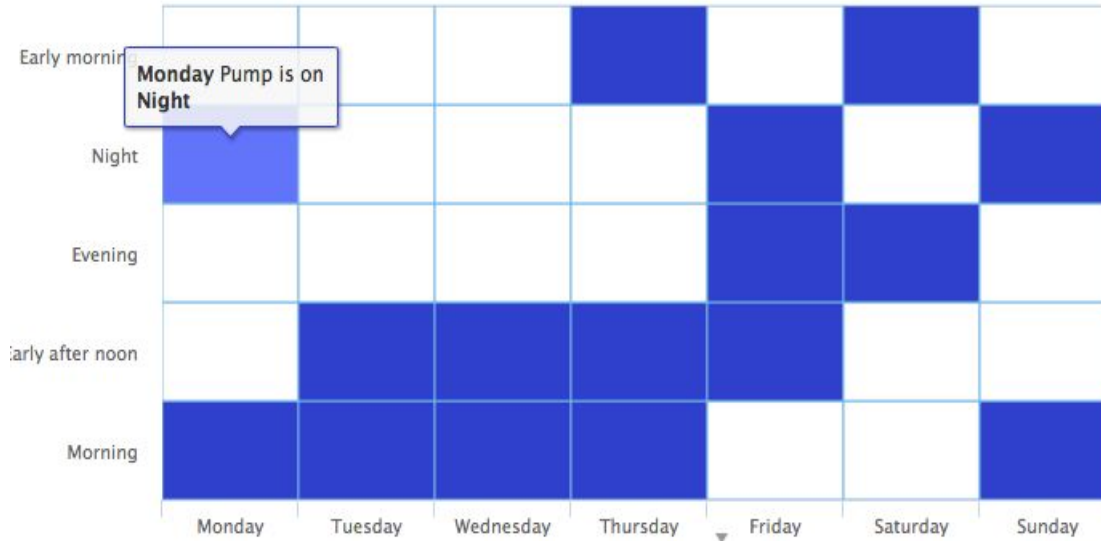

We paired Twilio with the Linux and WiFi capabilities of the **Arduino Yun**

More Visualizations

Irrigation Schedule

Moisture Level

Battery Level

A green tractor is shown in a field of green crops, likely a vegetable field. The tractor is positioned on the left side of the frame, and its large steering wheel is visible. The background shows a line of trees under a clear sky. A large black circle is overlaid on the center of the image, containing white text.