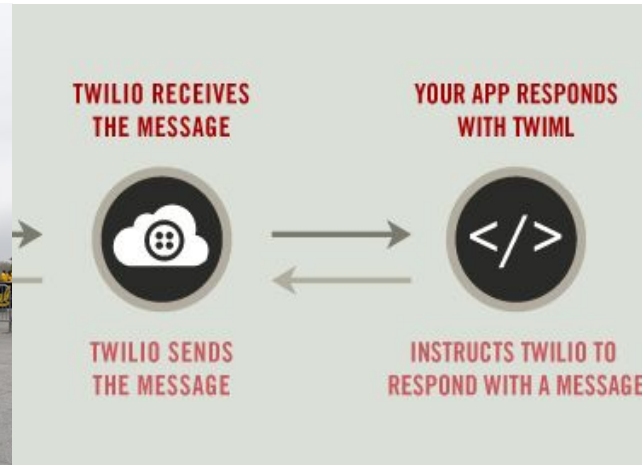

So How Does Texting Work?

Twilio allows software developers to send and receive text messages using its web service API.

We paired Twilio with the Linux and WiFi capabilities of the **Arduino Yun**