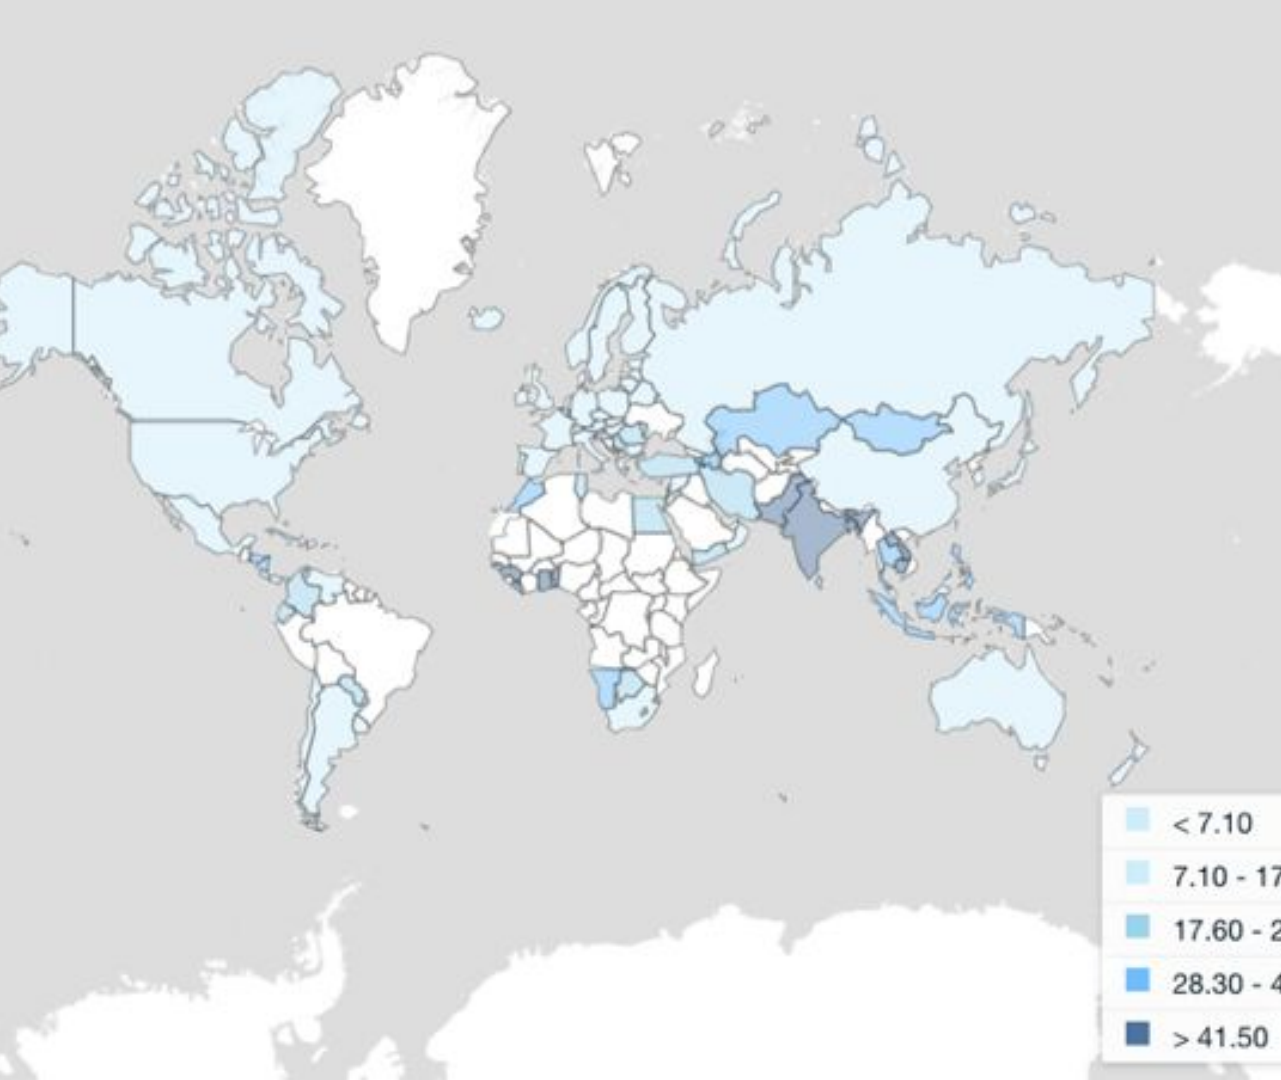

Expert in your “Field”

A Presentation by Anushri Kumar, Bilal El-Habibi, Christine Vandevoorde, Devin Bisconer and Taskin Khan

Meet Our
Farmers

The Agricultural Sector

Agriculture is the world's largest provider of jobs, **employing 40% of the global workforce.**

Irrigation Water Use

% of Freshwater Use in the World

- Rainfed agriculture is the predominant agricultural production system around the world, and its current productivity is, on average, little more than 1/2 the potential under optimal agricultural management.
- That means, **over 1.3 billion people like Ramu and Drew are being half as productive as they can be, all because of poor irrigation management.**