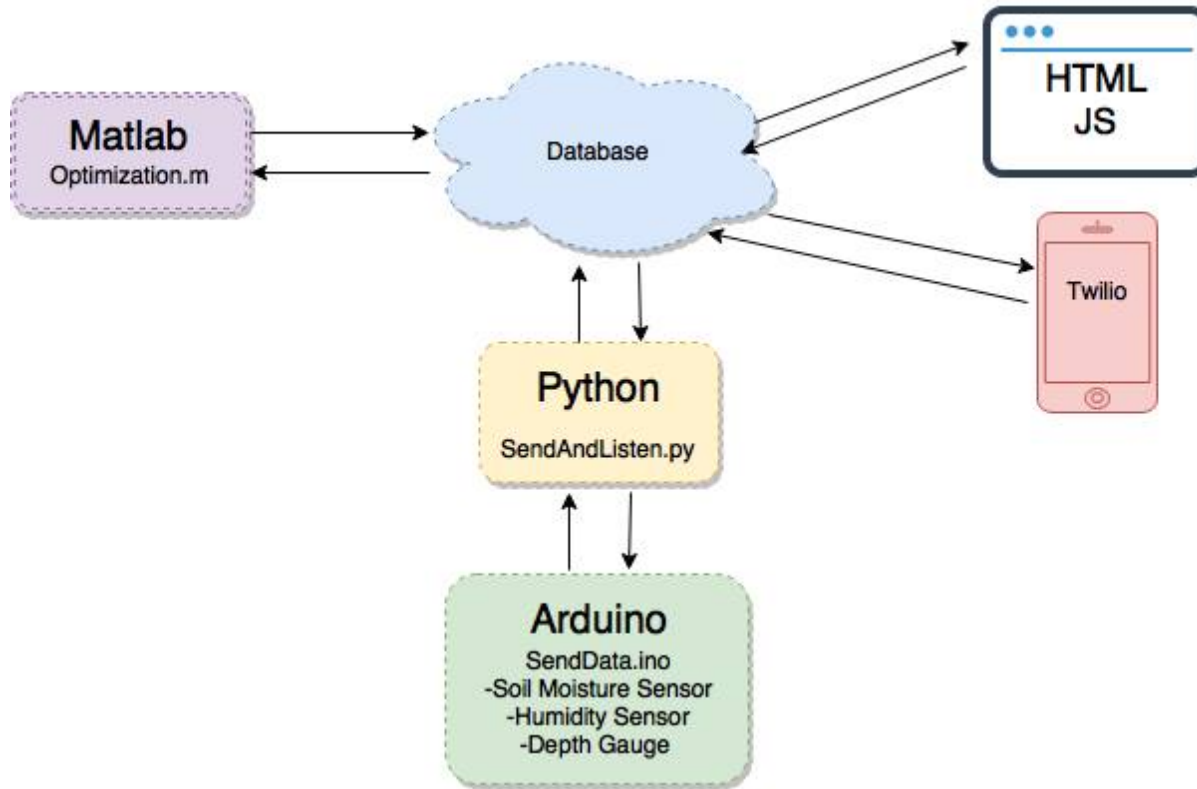

Water-Energy Nexus

CA: Water use accounts for **20%** of electricity use, or **7.2 TWh**.

Equivalent to 300 million tons of coal!

Make Smart Irrigation Smarter

- Account for **Resource Scarcity**
- Capitalize on the nuance of **Plant Yield**
- Inform difficult **Business Decisions**

All while being **MORE**

- **Affordable**
- **Accessible**
- **Renewable-Friendly**

Multi-Objective Optimization

1. Economic : $J_1 = \sum_{K=0}^N (C_{grid} \times P_{grid}(k) + C_w \times P_{pump}(k))$

2. Yield moisture deviation : $J_2 = \sum_{K=0}^N [m(k) - m_{des}]^2$

3. Hybrid : $J_3 = (1 - \gamma) \times J_1 + \gamma \times J_2 \quad 0 \leq \gamma \leq 1$

Where γ is a tuning factor, for the user to weight the importance of economic cost vs plant health.

Demo

Cyber-Physical Layer